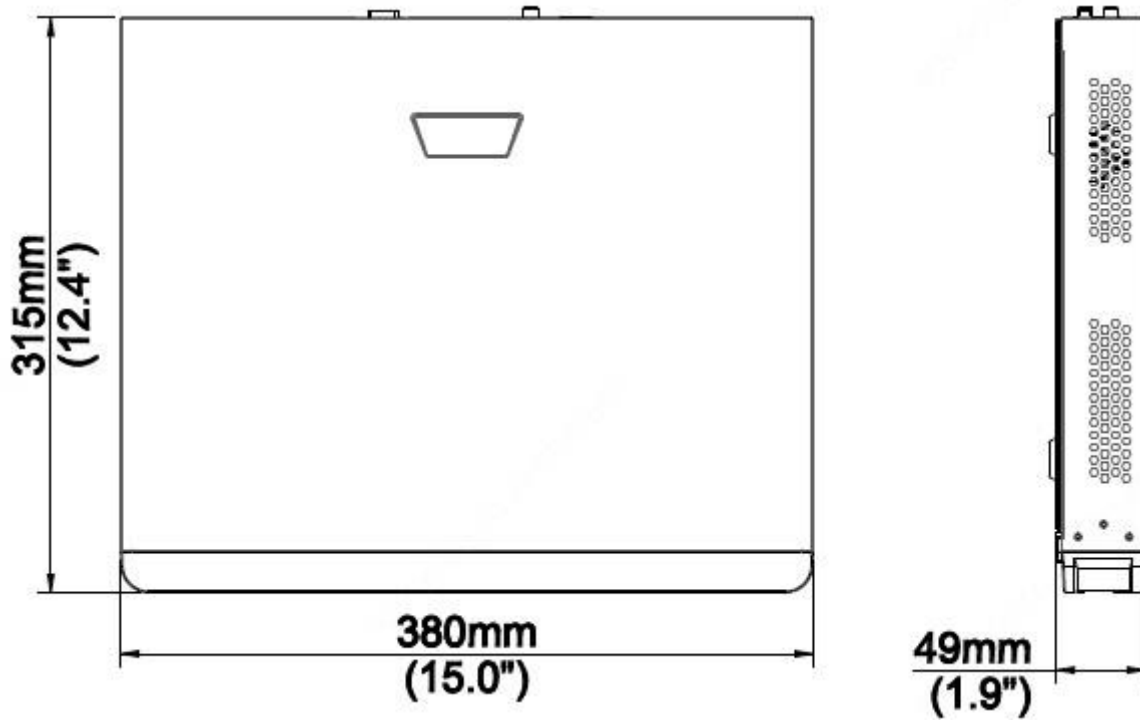

## Key Features

- Support Ultra265/H.265/H.264 video formats
- 32-channel input
- Third-party IP cameras supported with ONVIF conformance: Profile S, Profile G, Profile T
- HDMI and VGA simultaneous output
- Up to 8 Megapixels resolution recording
- Accurate retrieval, instant playback
- 2 SATA HDDs, up to 10TB for each HDD
- ANR technology to enhance the storage reliability when the network is disconnected

HDMI/VGA Output	HDMI: 4K (3840x2160)@30, 1920x1080p@60, 1920x1080p@50, 1600x1200@60, 1280x1024@60, 1280x720@60, 1024x768@60 VGA: 1920x1080p@60, 1920x1080p@50, 1280x1024@60, 1280x720@60, 1024x768@60
Audio Output	1-ch, RCA
Recording Resolution	8MP/5MP/4MP/3MP/1080p/960p/720p/960H/D1/2CIF/CIF
Synchronous Playback	32-ch
Corridor Mode Screen	3/4/5/7/9/10/12/16/32
<b>Decoding</b>	
Decoding format	Ultra265/H.265/H.264
Live view/ Playback	8MP/5MP/4MP/3MP/1080p/960p/960H/720p/D1/2CIF/CIF
Capability	2 x 4K@30, 3 x 5MP@30, 4 x 4MP@30, 5 x 3MP@30, 8 x 1080p@30, 16 x 720p@30,32 x D1
<b>Hard Disk</b>	
SATA	2 SATA interfaces
Capacity	up to 10TB for each disk
<b>Smart</b>	
VCA Detection	Face detection, Intrusion detection, Cross line detection, Audio detection, Defocus detection, Scene change detection, Auto tracking
VCA Search	Face search, Behavior search
Statistical Analysis	People counting
<b>External Interface</b>	
Network Interface	2 RJ-45 10M/100M/1000M self-adaptive Ethernet Interfaces
USB Interface	Rear panel: 1 x USB2.0, 1 x USB3.0 Front panel: 1 x USB2.0
<b>General</b>	
Power Supply	12V DC Power Consumption: ≤ 15W( without HDD )
Working Environment	-10°C ~ + 55°C ( +14°F ~ +131°F ), Humidity ≤ 90% RH(non-condensing)
Dimensions(W×D×H)	380mm × 315mm ×49mm (15.0" × 12.4" ×1.9" )
Weight ( without HDD )	≤ 2.48 Kg (5.47 lb )

## Dimensions