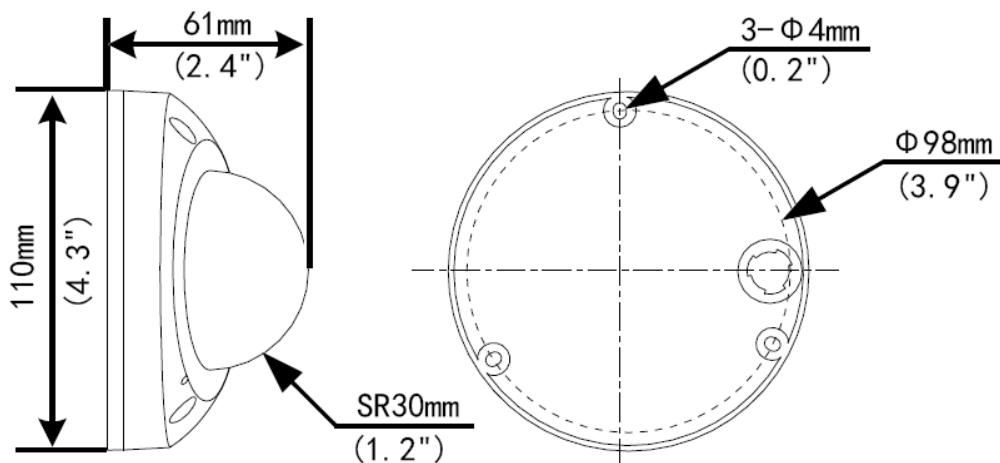

UL (UL 62368-1, 2nd Ed., Issue Date: 2014-12-01)
Environment	CE-RoHS (2011/65/EU;(EU)2015/863); WEEE (2012/19/EU); Reach (Regulation (EC) No 1907/2006)
Protection	IP67 (IEC 60529:1989+AMD1:1999+AMD2:2013) IK10 (IEC 62262:2002)
General	
Power	DC 12V±25%, PoE (IEEE 802.3af)
	Power consumption: Max 6.0W
Power Interface	Ø 5.5mm coaxial power plug
Dimensions (Ø x H)	Φ110 x 61mm (Ø4.3" x 2.4")
Weight	0.37kg (0.82lb)
Material	Metal
Working Environment	-30°C ~ 60°C (-22°F ~ 140°F), Humidity: ≤95% RH (non-condensing)
Storage Environment	-30°C ~ 60°C (-22°F ~ 140°F), Humidity: ≤95% RH (non-condensing)
surge protection	4KV
Reset Button	N/A

Dimensions

Accessories