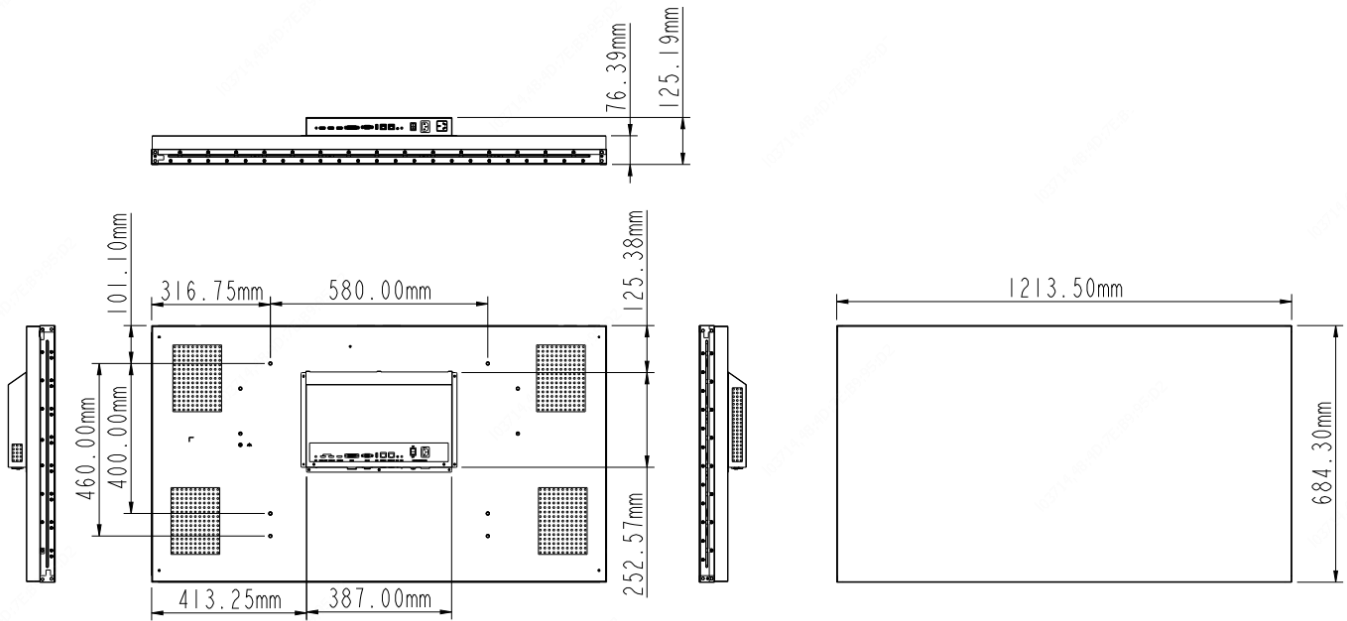

Specifications

Model	ZIP-LCD55-D
Display	
Diagonal Size (inch)	55"
Backlight	LED (Direct type)
Physical Seam	3.5 mm
Resolution	1920×1080
Color	16.7M
Brightness	500 cd/m ²
Contrast	4000:1
Response Time	8 ms
Viewing Angle	Horizontal 178°, Vertical 178°
Interface	
Input Interface	1×VGA, 1×DVI, 2×HDMI
Loop Interface	1×HDMI
USB	1×USB
Control Interface	1×RS-232 IN, 1×RS-232 OUT, 1×IR
General	
Dimensions (W×H×D)	1213.50mm×684.30mm×125.19mm
Power Supply	100 to 240 VAC
Consumption	210 W
Weight	24.5 Kg
Operation Temperature	0°C ~ 40 °C
Operating Humidity	20%~90% (No Condensation)

Typical Application

Inside Splicing application mode

Outside Splicing application mode

Dimensions

Order Information

Model	Remake
ZIP-LCD55-D	LCD Splicing Display Unit
55 Inch Split Screen Vertical Support Bracket Unit-3.5(Modularization Floor Mounting)	optional
55 Inch Split Screen Vertical Support Bracket Base-3.5-H60(Modularization Floor Mounting)	optional
55 Inch Split Screen Vertical Support Bracket Base-3.5-H80(Modularization Floor Mounting)	optional
55 Inch Split Screen Vertical Support Bracket Base-3.5-H90(Modularization Floor Mounting)	optional
55 Inch Split Screen Vertical Support Bracket Base-3.5-H100(Modularization Floor Mounting)	optional
55 Inch Split Screen Vertical Support Bracket Base-3.5-H110(Modularization Floor Mounting)	optional